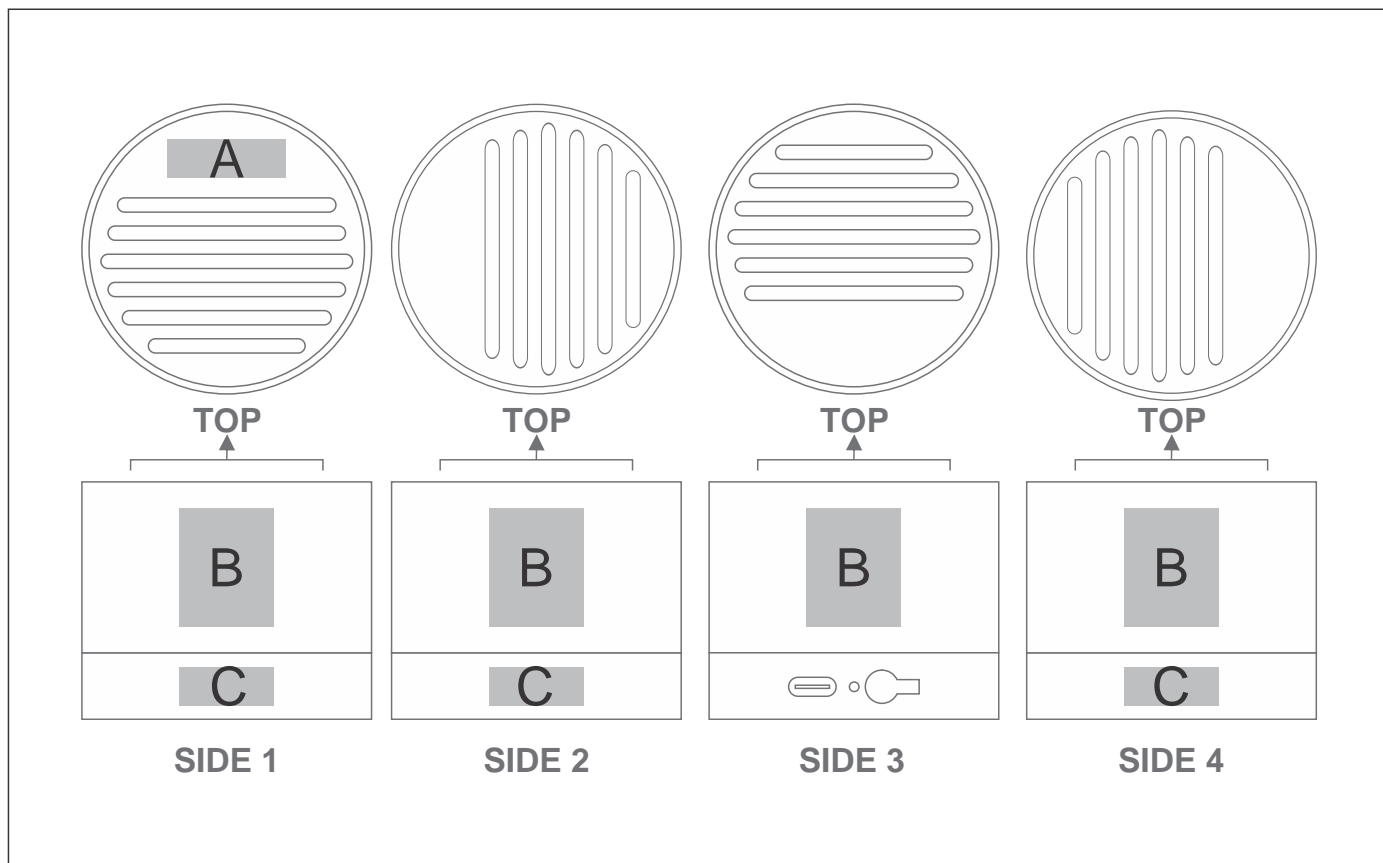

### Need to know:

- Includes 1-Position Laser Engraving OR Includes 1-Colour, 1-Position Pad Print (setup fees apply)
- Due to tonal variations in the wood the laser engraving will vary from one item to the next and will likely vary in the same item.
- Laser Colour: POS A & POS C - Tonal | POS B - WHITE

#### **Position A**

1. Laser Engraving (LC)  
N/A  
Size: 25mm wide x 8mm high

#### **Position B**

1. Laser Engraving (LB)  
N/A  
Size: 20mm wide x 25mm high
2. Pad Printing (PA)  
4 Colours  
Size: 35mm wide x 25mm high

#### **Position C**

1. Laser Engraving (LC)  
N/A  
Size: 20mm wide x 8mm high